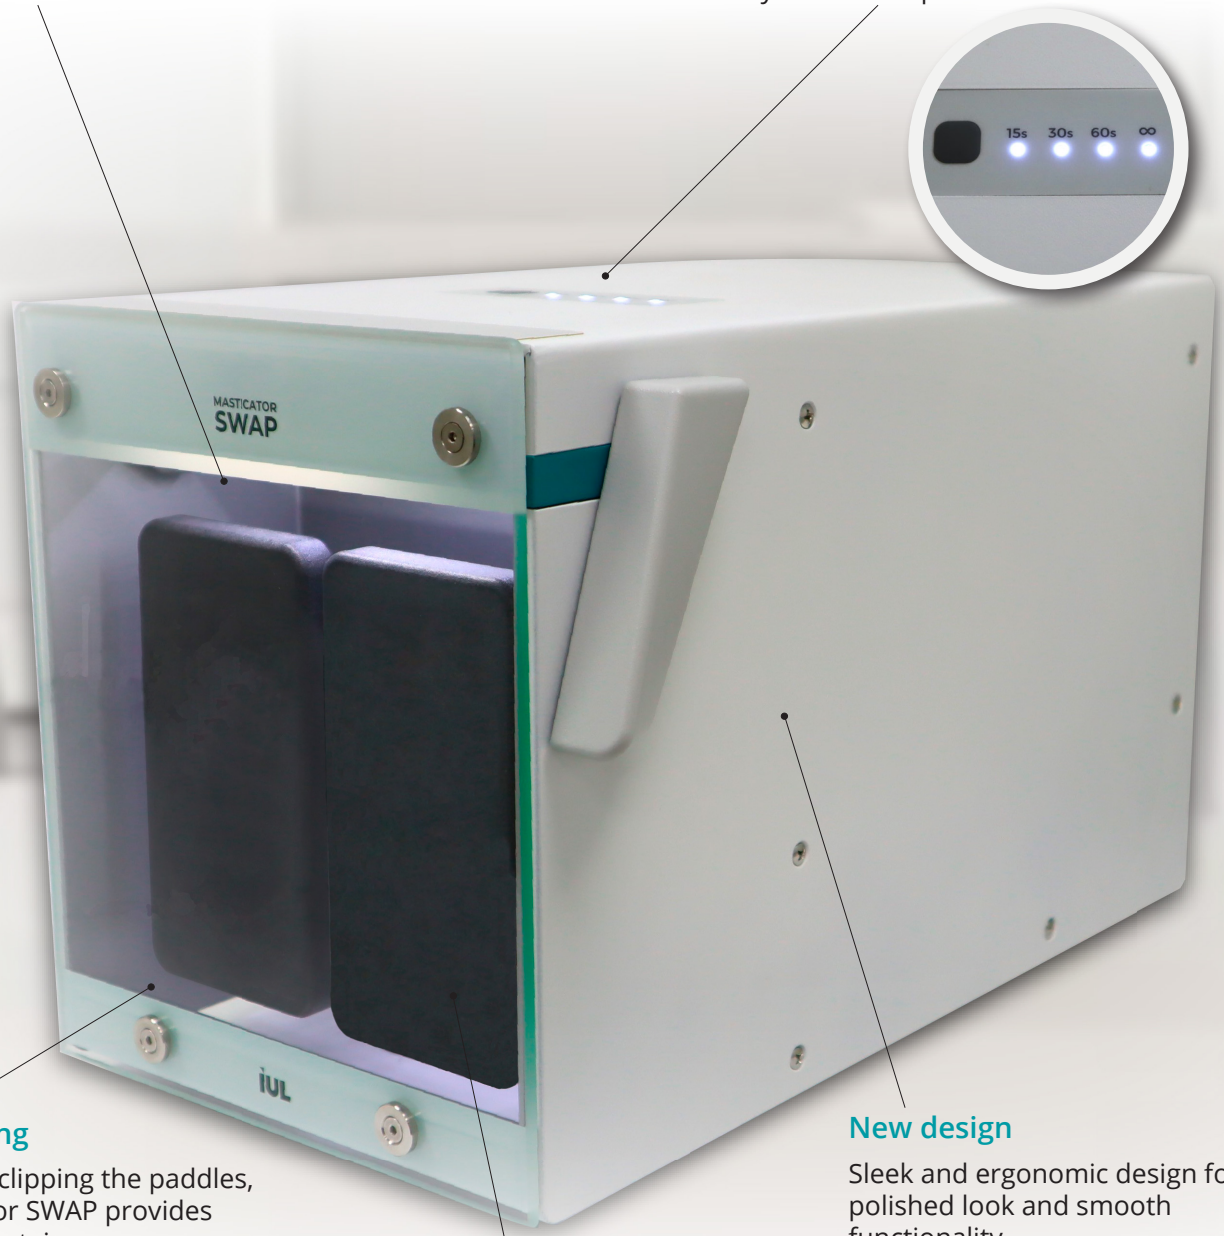

## Paddle Blender

### Integrated timer

Choose between 15, 30, 60 seconds or continuous homogenization with its keyboard on top.