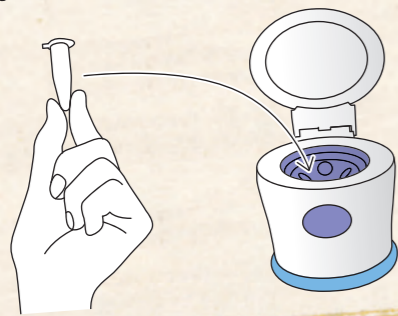

- STANDARD ACCESSORY
- AC adapter
- 5 type power plug adapters

Two rotors included to spin 2.0ml tube and PCR strip

2.0ml x 8 tubes

0.2ml x PCR tubes (2 strips)

Just one push action to Close/Open

Motor over current & Imbalance detect system

6 minutes Timer equipped

Quick spin-down

A single microtube is able to spin without balance load. (Patent pending)

Lid close to spin, Release hand to stop

- ① Tube loading
- ② Lid close (Start)
- ③ Release hand (Stop)