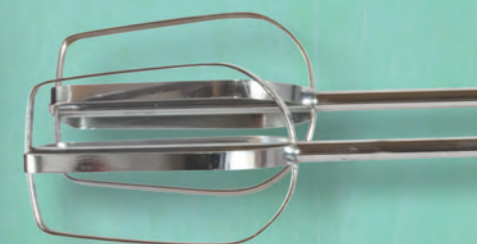

Wonder Spin

One Spin
Single Tube Spin-able Centrifuge

Multi Spin
Cordless Multi-purpose Centrifuge

■ SPECIFICATIONS

Single Tube Spin-able Centrifuge

Model	One Spin
Max. Capacity	2.0 ml × 4 microtubes
Tubes	2.0 ml × 4 microtubes 1.5 ml × 4 microtubes
Speed	4,000rpm (±20%)
RCF	450 ~ 1,000G (2.0 ml) 420 ~ 950G (1.5 ml)
Safety Devices	Lid opening interlocking brake, Overcurrent fuse, Motor overcurrent detector (Motor lock, Unbalance)
Electric Isolation	ClassII
Environmental Requirements	Ambient temperature range : from 5 to 35°C, Relative humidity : 75RH or less, Altitude : not exceeding 2000 m, For indoor use only, overvoltage category : II, pollution degree : 2
Dimensions	105W×130D×96H mm
Net Weight	380 g
Power Requirements	Dedicated AC adapter Input : 1-Phase AC100-240V 50/60Hz 0.6A
Accessories Included	• AC adapter (6A-181WP05, 5 types of plugs) × 1set • Operator's manual × 1 copy

Wonder Spin

Mini Personal Centrifuges

Save the minutes from daily routine work
at small sample centrifugation.

Spin-able with
a single tube!
One Spin
Single Tube Spin-able
Centrifuge

Chargeable
battery drive!
Multi Spin
Cordless Multi-purpose
Centrifuge