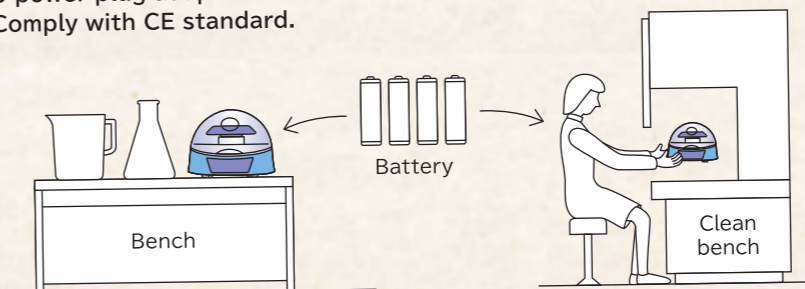

Wonder Spin

One Spin

Single Tube Spin-able Centrifuge

Active in anywhere at Bio-laboratory World-wide CE

Two way drive, AC power drive and cordless battery drive, expand usability. Flexible mobility at biosafety cabinet & clean bench use. 5 power plug adapters included to fit to world-wide universal power line(AC100-240V). Comply with CE standard.

- STANDARD ACCESSORY
- AC adapter
- 5 type power plug adapters

Two rotors included to spin 2.0ml tube and PCR strip

2.0ml x 8 tubes

0.2ml x PCR tubes (2 strips)

Just one push action to Close/Open

Motor over current & Imbalance detect system